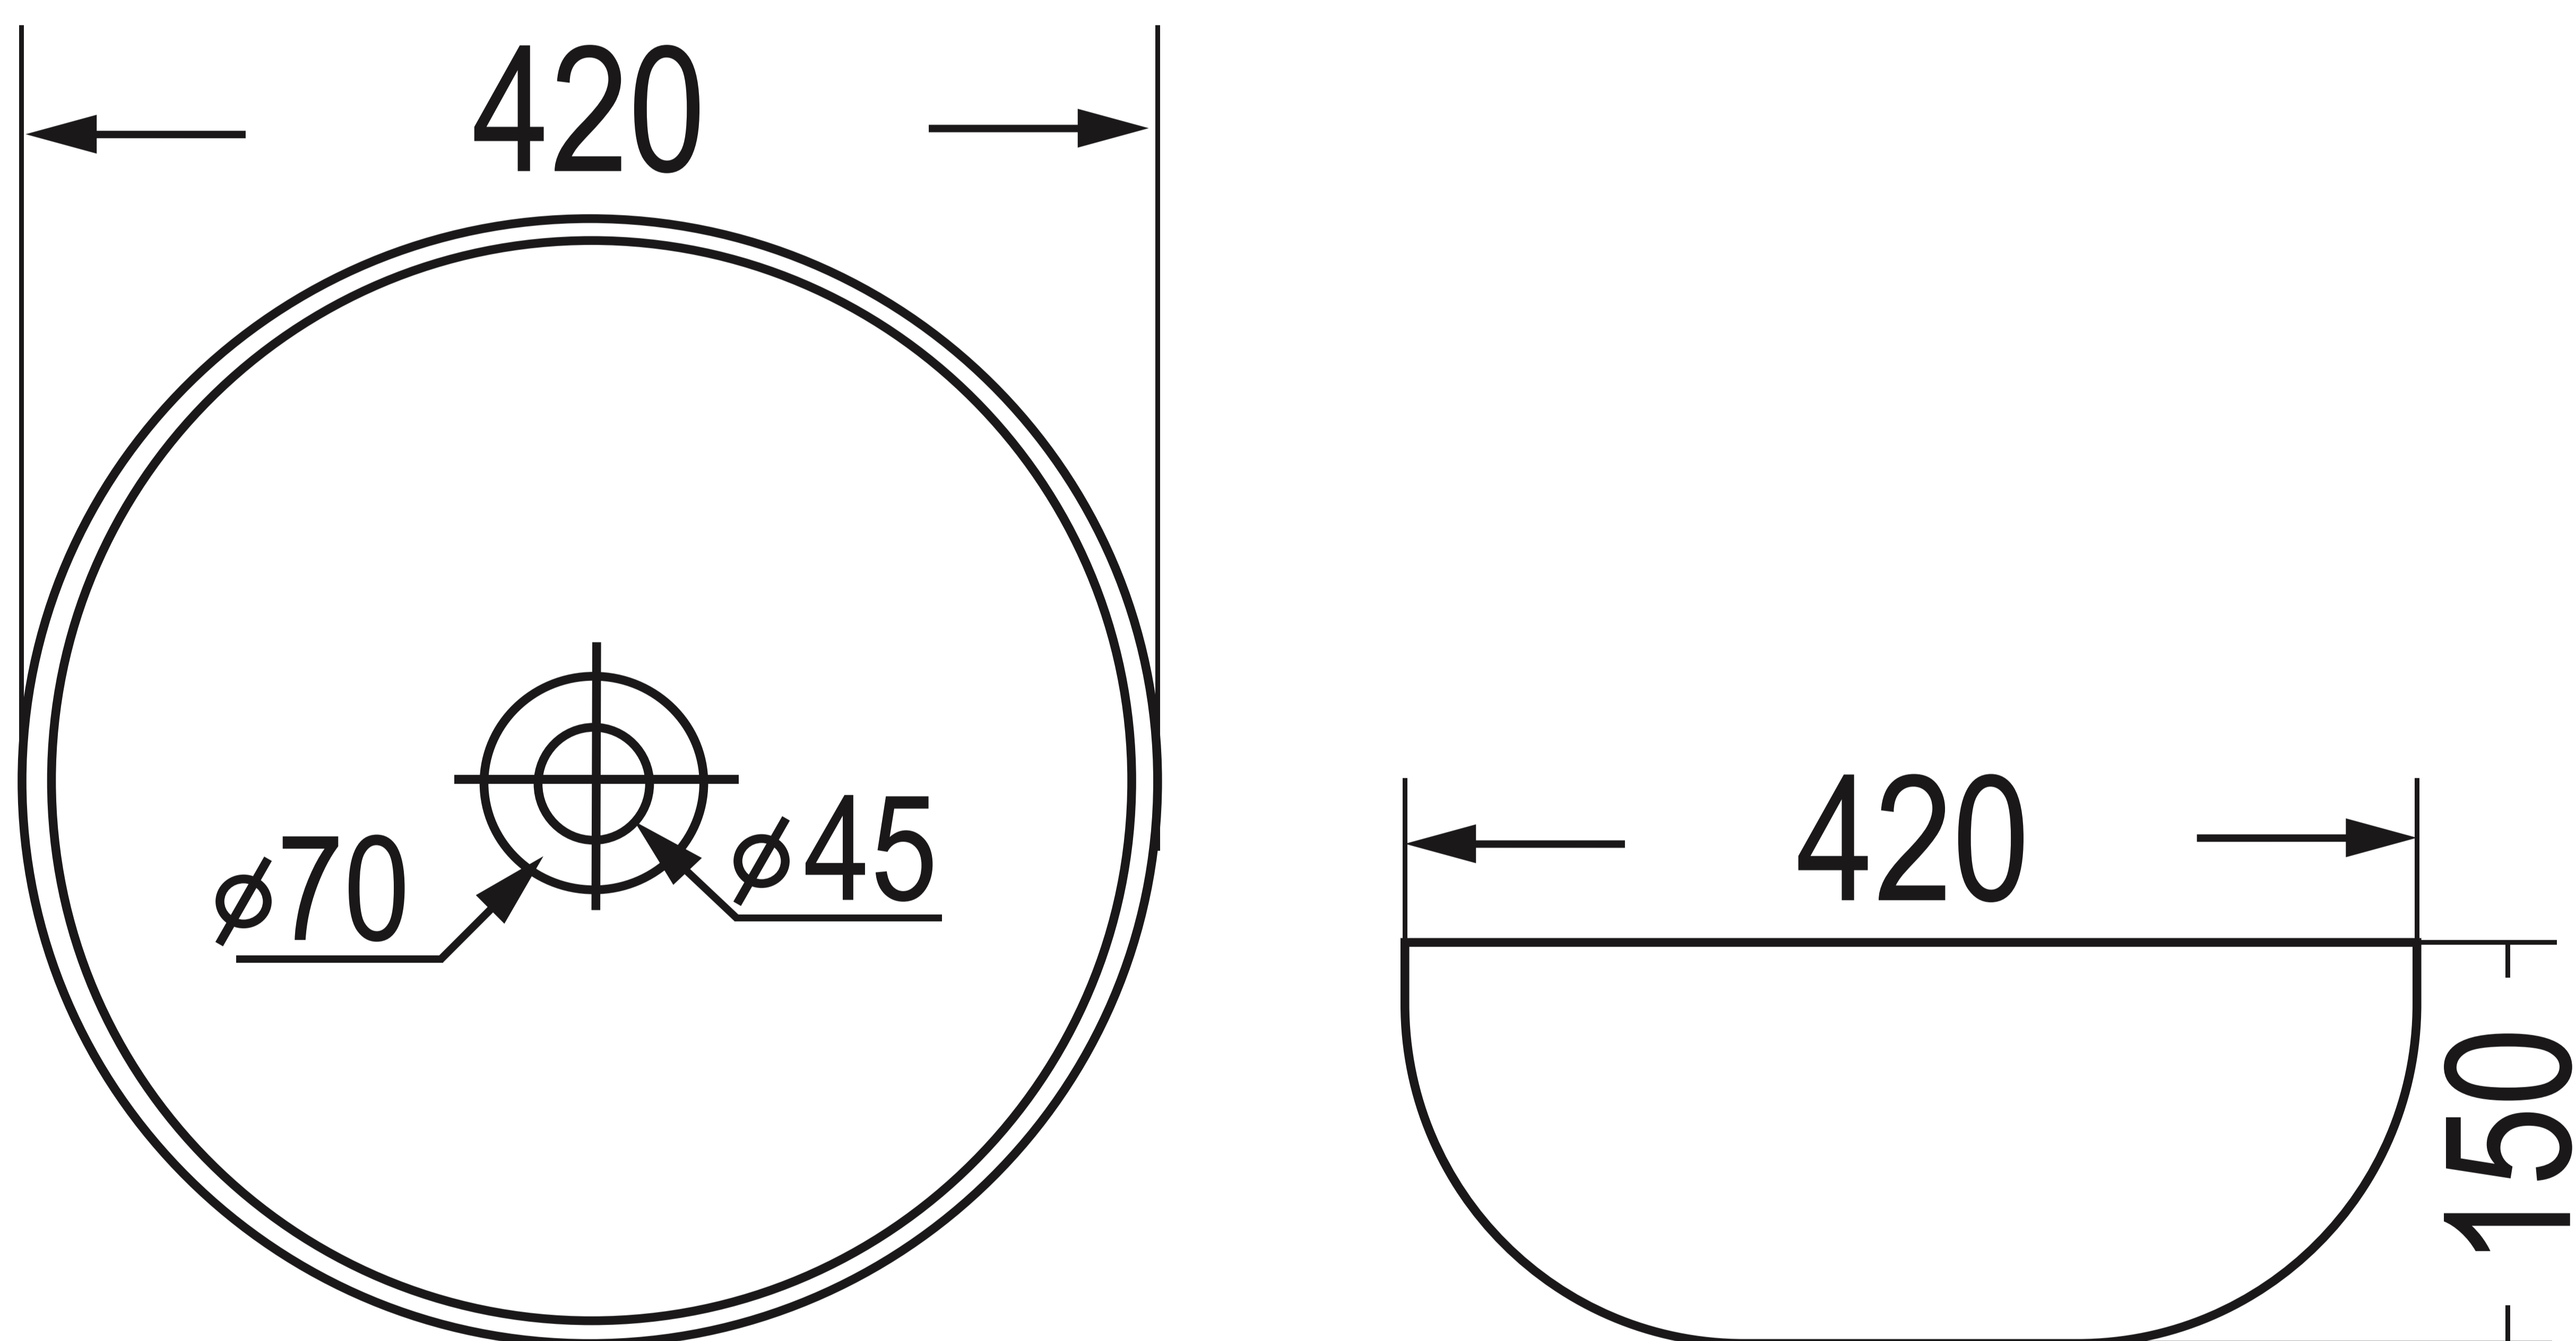

Table Mounted Wash Basin

Product Code : 9221

Technical Drawing

All dimension are in **mm**